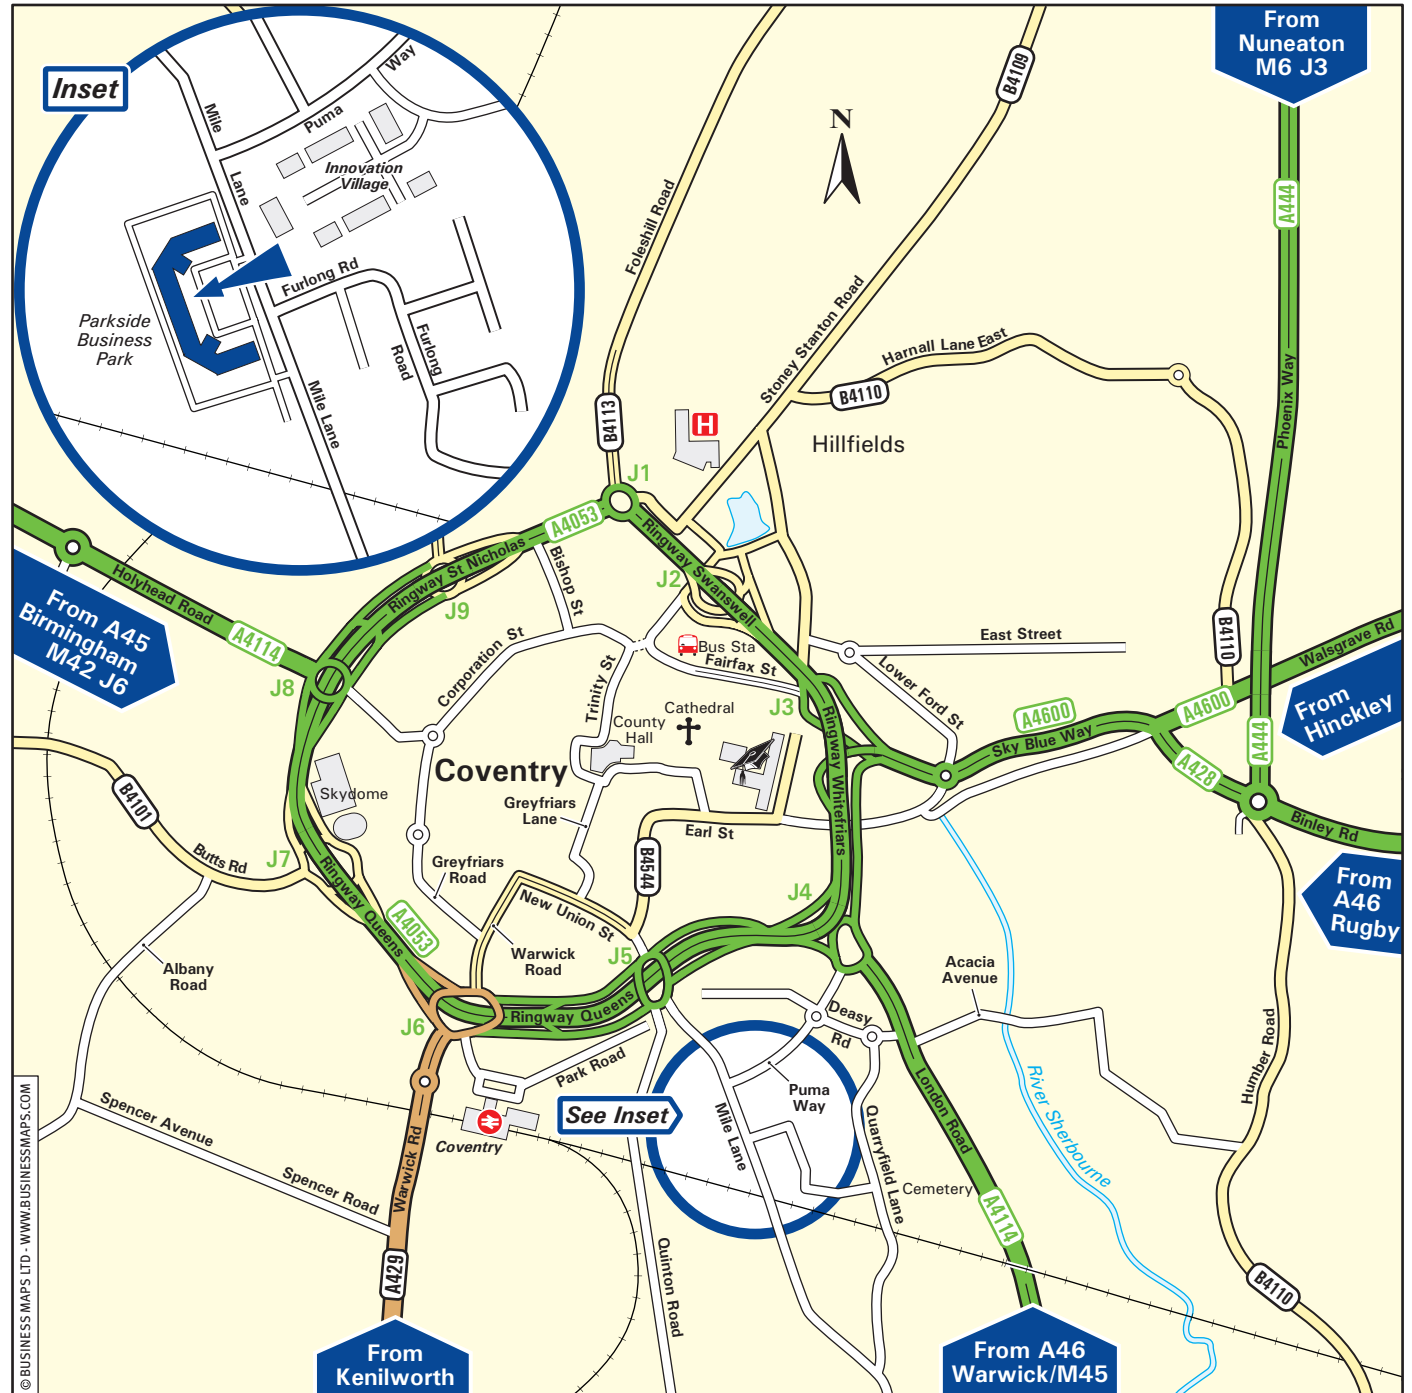

## From M42 / B'ham

- Leave the M42 at Junction 6 (signed B'ham (SE), NEC & Airport, Coventry (S & W) & A45) and join the A45 towards Coventry.
- Leave the A45 at the junction with the the A4114 and follow the A4114 to the City Centre.
- At Junction 8 of the Ring Road, turn right at the roundabout and rejoin the Ring Road. Continue to Junction 5.
- At Junction 5 leave the Ring Road and turn right at the roundabout at the top of the slip road into Mile Lane.
- We are located on the right hand side (see inset).

## From M6

- Leave the M6 at Junction 3 (signed Bedworth, Coventry (N), Nuneaton & A444).
- Join the A444 (Phoenix Way) following the signs for Coventry.
- Pass the Ricoh Arena on the left.
- Continue on the A444 until the roundabout junction with the A428.
- Take the City Centre exit onto Sky Blue Way (A428).
- At the next roundabout, follow signs for the Ring Road
- Join the Ring Road at Junction 3, following signs for Ring Road, M1 South, M40, Rugby (A45) & Warwick (A46).
- Leave the Ring Road at Junction 5 (signed Coventry University, Tech Park, Police Station & Law Courts).
- At the roundabout at the end of the slip road, take the first exit onto Mile Lane.
- We are located on the right hand side (see inset).

## By Train

- Coventry train station is a 10min walk away.
- Proceed down Park Road, through the subway and turn right onto Mile Lane. We are located on the right just after the traffic lights.

## Car Parking

- Where pre-arranged, visitor parking is available at Parkside.
- The spaces are to the right of the reception entrance.

© BUSINESS MAPS LTD - WWW.BUSINESSMAPS.COM